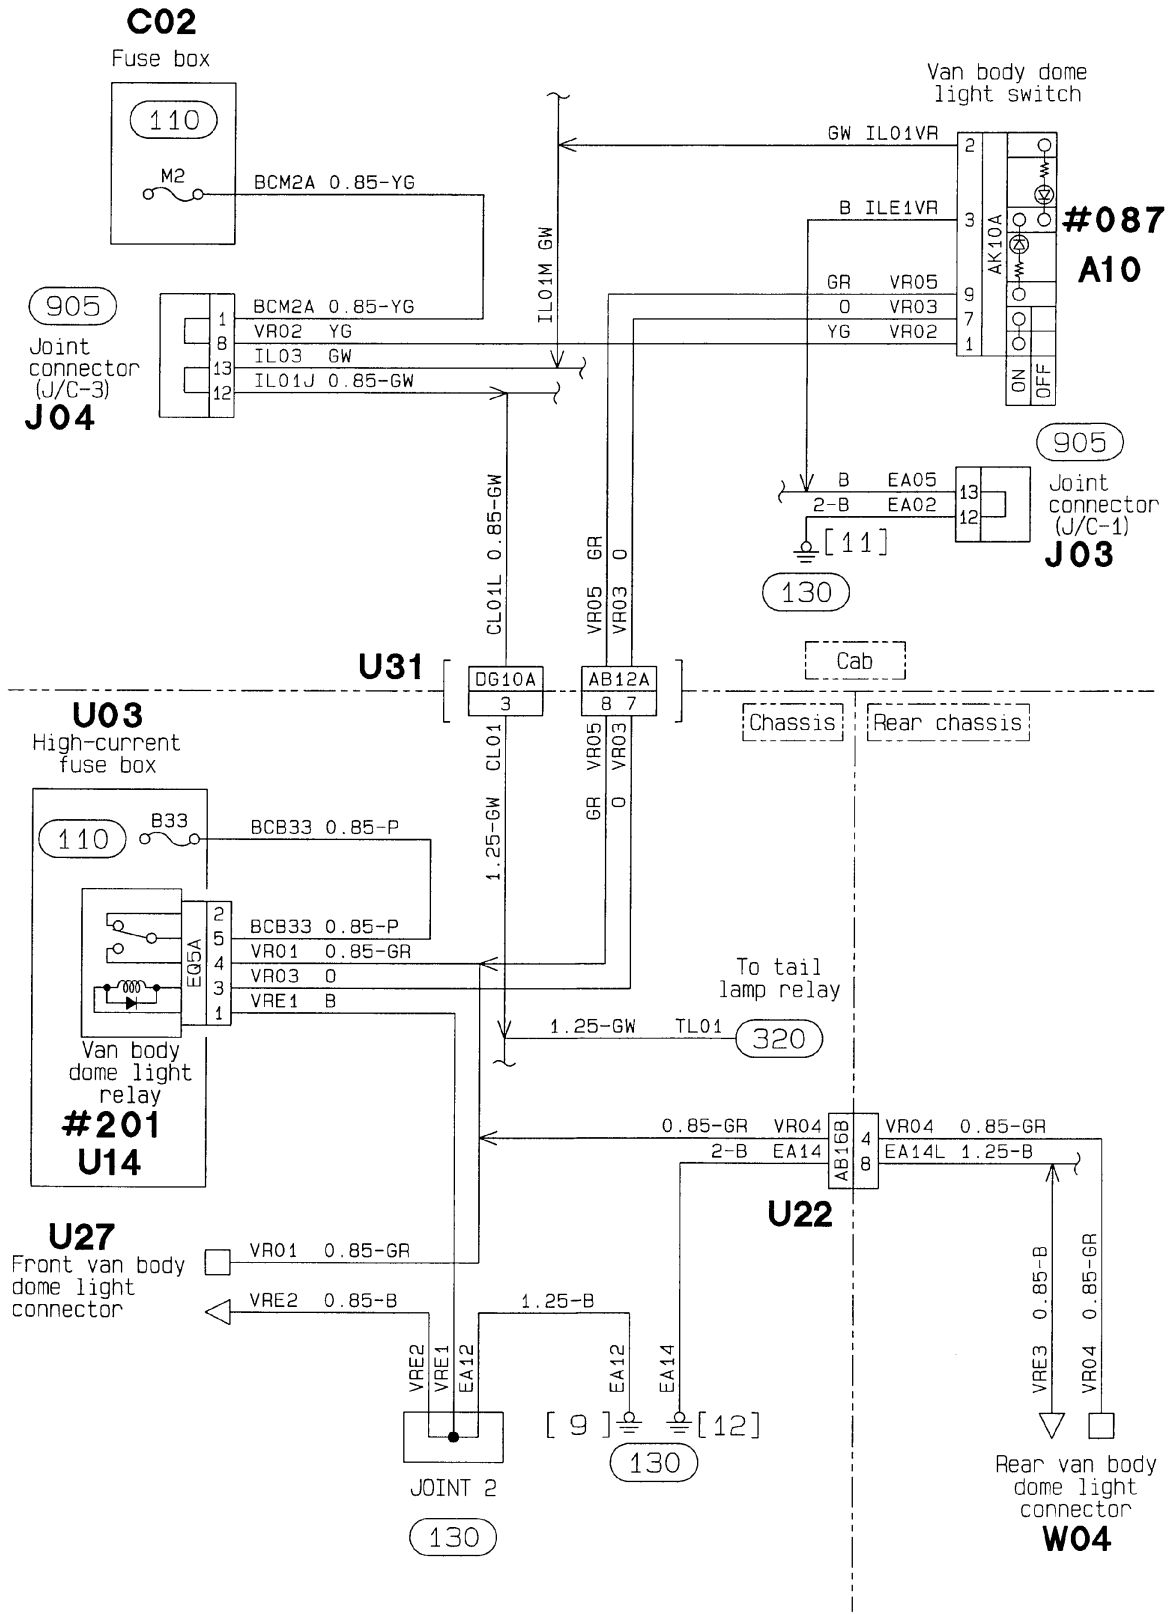

352 VAN BODY DOME LIGHT CIRCUIT

C00504