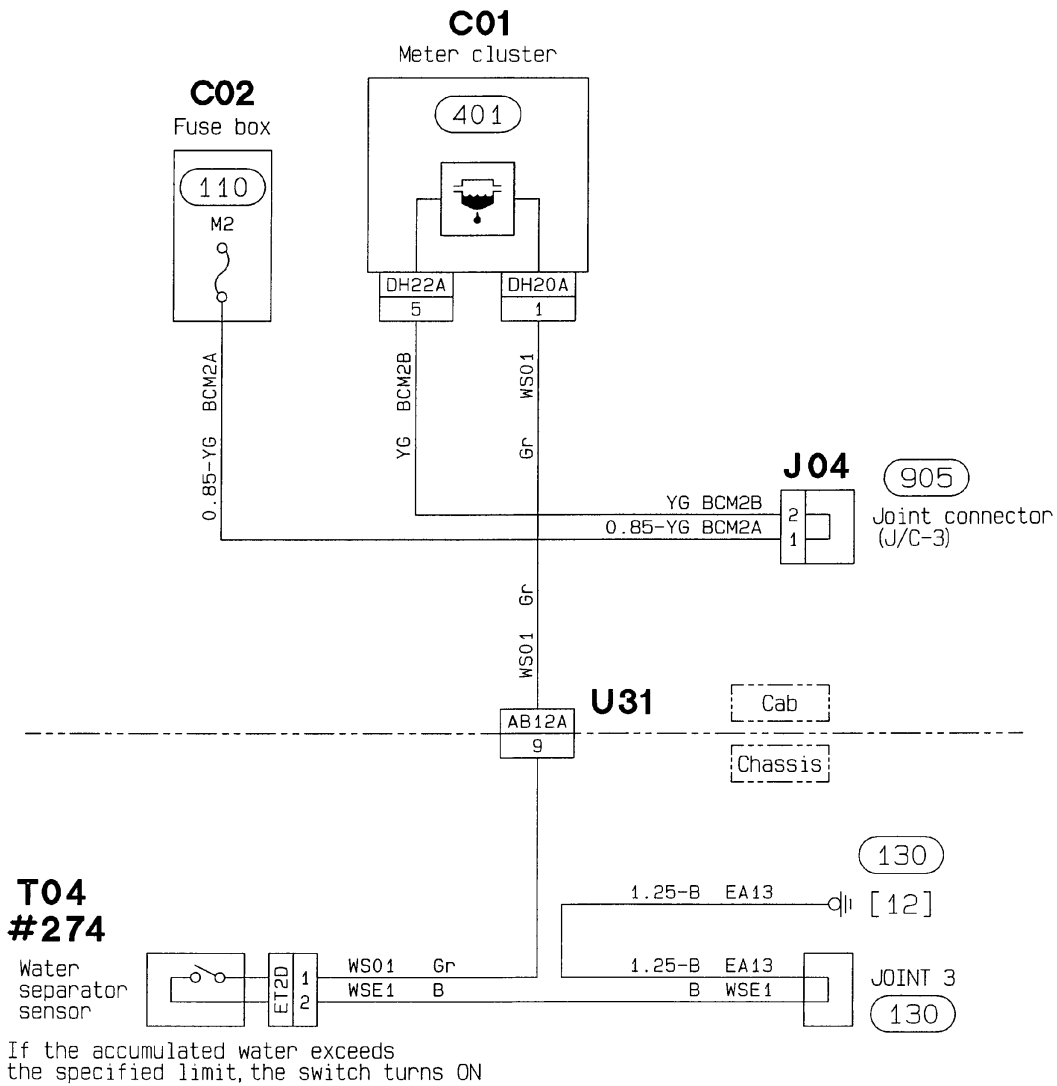

566 FUEL FILTER WARNING CIRCUIT

C00518